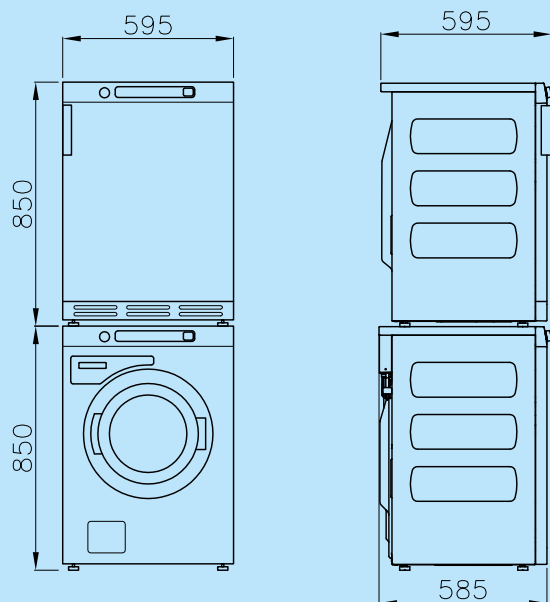

TYPE		SC65
CAPACITY	kg	6,5
DRUM VOLUME	l	60
DRUM DIAMETER	mm	Ø 480
EXTRACTION SPEED	rpm	1400
G-FACTOR		530
ELECTRICAL CONNECTION		With drainpump: 208-240V/60/1 380-415V/50/3Ph+N* 440V/60/3Ph-N 380-415V/50/3Ph-N
ELECTRICAL HEATING	kW	3,2
CIRCUIT BREAKER		230V-16A/400V-10A
WATER CONNECTION	inch	3/4"
DRAIN		Pump Standard, Drain valve available
DIMENSIONS H×W×D	mm	850x595x585
Net weight	kg	73
TRANSPORT DATA		
Volume (packed)	m³	0,53
Packed H×W×D	mm	915x610x660
Gross weight	kg	77

TYPE		DAM6 vented	DAMC6 condense	DAM6HP heat pump
CAPACITY	kg	6,5		
DRUM VOLUME	l	112		
DIMENSIONS DRUM	mm	Ø 571x476		
ELECTRICAL CONNECTION		208-240V/60/1 380-415V/50/3Ph+N 440V/60/3Ph-N 380-415V/50/3Ph-N	380-415/50/3Ph+N	208-240V/50/1Ph
ELECTRICAL HEATING	kW	2,5	3	1,3
CIRCUIT BREAKER		230V-16A 400V-10A		230V-10A
AIRFLOW	m³/h	123	245	internal
AIR EVACUATION	mm	100	-	-
DIMENSIONS H×W×D	mm	850x595x585		
Net weight	kg	39	47	52
TRANSPORT DATA				
Volume (packed)	m³	0,53		
Packed H×W×D	mm	915x610x660		
Gross weight	kg	45	50	56

* available with drain valve

The Primus preserves the right to change the machines and the specification in this leaflet at any time, without prior notice. Details and photographs are only for information and never binding.

www.primuslaundry.com

Primus by Alliance Laundry Systems